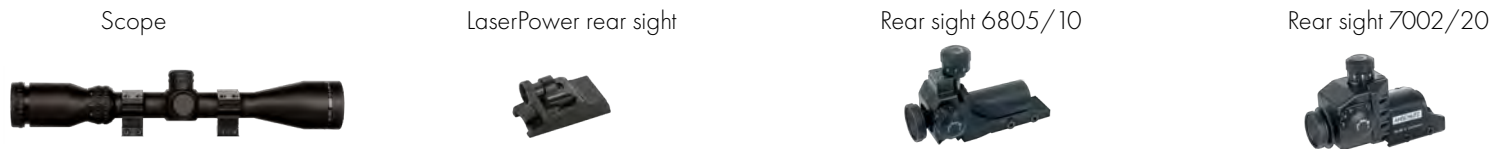

Laser pistol with adapter (configuration example)

Sighting line extension 200 mm
(in combination with sight riser block 6817 part 2)

Rear sight riser block 6817 (part 1 of 2)

Rear sight riser block XXL (part 1 of 2)

Front sight riser block 6817 (part 2 of 2)

Front sight M22

Front sight riser block XXL (part 2 of 2)

Front sight M18

Info: All attachments shown here are also compatible with the 9015 air rifle barreled action. Further stock variants on page 24.

Cheek piece with multi-adjustable cheek piece extension 2213-8200, walnut

Cheek piece with height-adjustable cheek piece, walnut