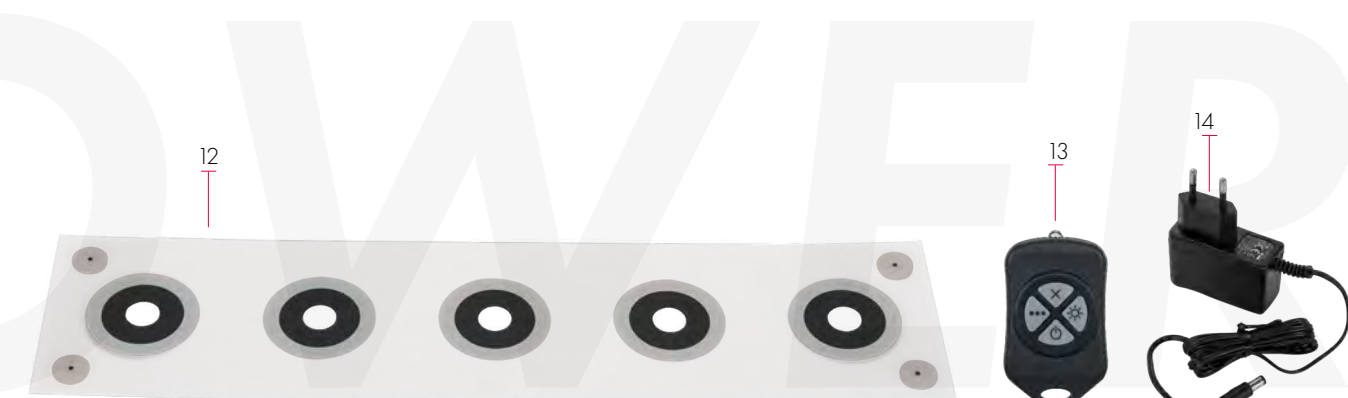

- 1 Rubber butt plate, adjustable in height
- 2 8 mm Spacer
- 3 Oiled beech wood
- 4 Cocking knob
- 5 Rear sight on 8 mm rear sight riser block
- 6 LaserPower barrel, laser class 1
- 7 Front sight M18
- 8 Prepared to accept the clamp guide 009279 for mounting a butt plate carrier
- 9 Stippled checkering
- 10 Two stage trigger, also adjustable as single stage trigger
- 11 LaserPower IV target box
- 12 Target reducer
- 13 Remote control
- 14 Power adapter for LaserPower target box
- 15 Muzzle, 20 mm diameter

The laser shot encoding in the LaserPower IV rifle can be changed from the preset STANDARD encoding to the ANSCHÜTZ encoding via a DIP switch on the rifle circuit board. This means that the ANSCHÜTZ LaserPower models can be fired at ANSCHÜTZ target boxes and many other target boxes of various manufacturers.

LASERPOWER IV PROFI LEVEL PRODUCT INFORMATION

Approx.
1.670 g

500 g

Length of barreled action: .....730 mm
Weight of barreled action: ..approx. 680 g
Muzzle diameter: .....20 mm
Weight of stock: .....approx. 990 g

Scope of delivery - set complete:

LaserPower IV rifle incl. 2 AAA batteries, LaserPower rear sight, front sight M18, rear sight riser block, rubber butt plate, spacer, target box incl. 2 AA batteries, power adapter 5V, IR remote control, target reducer, tool set and quality control card, delivered in styrofoam transport box.

Scope of delivery - rifle only:

Identical to the set delivery, but without target box incl. 2 AA batteries, 5V power adapter, IR remote control, target reducer.

Item numbers:

LaserPower IV Profi Level - set complete, with target box, two stage trigger .....Item No.: 015567
LaserPower IV Profi Level - set complete, with target box, single stage trigger.....Item No.: 016067
LaserPower IV Profi Level rifle only.....Item No.: 013421