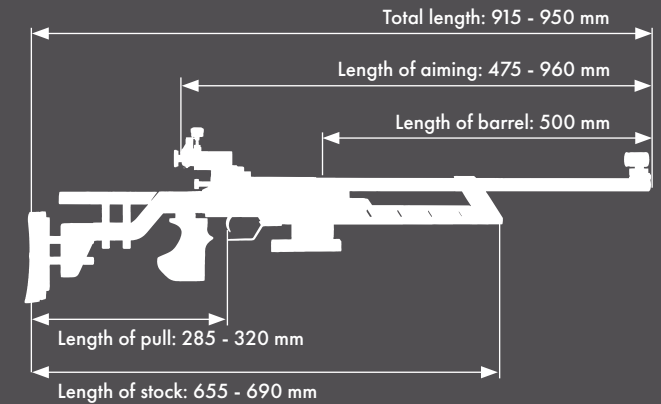

LASERPOWER IV ALU LIGHT PRODUCT INFORMATION

Approx.
2.850 g

500 g

Length of barreled action: ..... 680 mm
Weight of barreled action: approx. 1.140 g
Muzzle diameter: ..... 20 mm
Weight of stock: ..... approx. 1.710 g

Scope of delivery - rifle only:

LaserPower IV ALU LIGHT incl. 2 AA batteries, rear sight 6805, front sight M18, rear sight riser block 8 mm, rubber butt plate, spacer 8mm, fore-end riser block, walnut grip universal size S, tool set and quality control card, delivered in transport rifle case MEGA.

Item numbers:

LaserPower IV ALU LIGHT,
Grip S Universal ..... Item No.: 015804

Or let us know your desired configuration!
Configurator, see page 24 - 25.