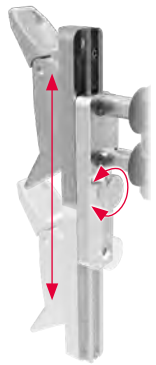

The ANSCHÜTZ butt plate carrier COMFORT offers even more features to the shooter:

- Larger, step-less adjustment range.
- Fast, tool-free height adjustment of the butt plate.
- Compatible with stocks with a 30 mm column clamp.
- Individually adjustable stops in height.
- The butt plate can also be positioned over the middle of the barrel.