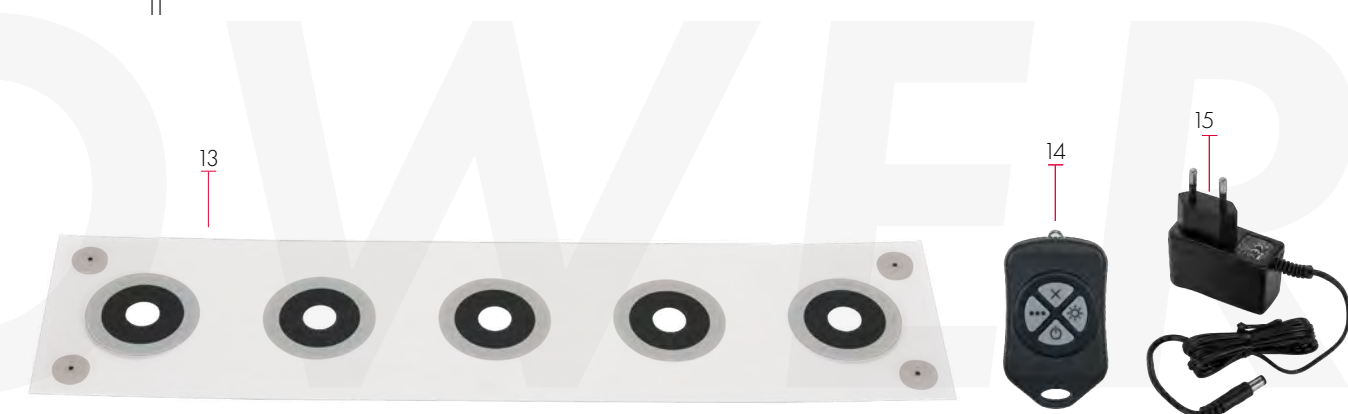

## LASERPOWER IV MASTER LEVEL PRODUCT INFORMATION

Approx.  
1.850 g

500 g

Length of barreled action: .....730 mm  
Weight of barreled action: ..approx. 680 g  
Muzzle diameter: .....20 mm  
Weight of stock: ..... approx. 1.170 g