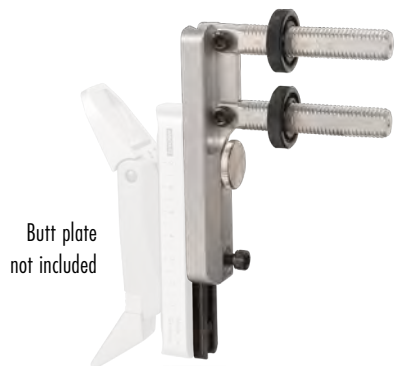

Butt plate
not included

Butt plate carrier COMFORT,
for mounting on stocks with
clamping guide 009279.
Item No.: 016653