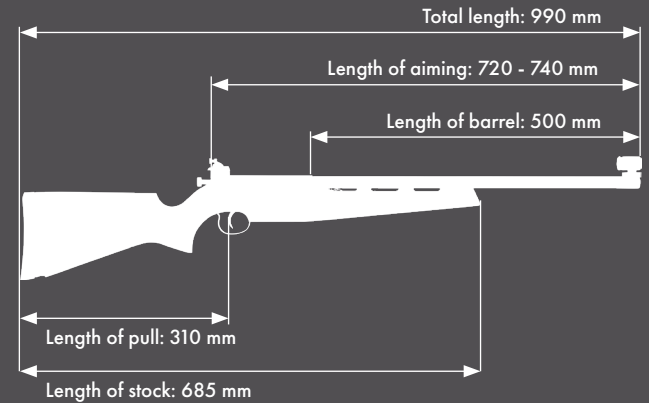

LASERPOWER IV PROFI LEVEL PRODUCT INFORMATION

Approx.
1.670 g

500 g

Length of barreled action: .....730 mm
Weight of barreled action: ..approx. 680 g
Muzzle diameter: .....20 mm
Weight of stock: .....approx. 990 g

Scope of delivery - set complete:

LaserPower IV rifle incl. 2 AAA batteries, LaserPower rear sight, front sight M18, rear sight riser block, rubber butt plate, spacer, target box incl. 2 AA batteries, power adapter 5V, IR remote control, target reducer, tool set and quality control card, delivered in styrofoam transport box.

Scope of delivery - rifle only:

Identical to the set delivery, but without target box incl. 2 AA batteries, 5V power adapter, IR remote control, target reducer.

Item numbers:

LaserPower IV Profi Level - set complete, with target box, two stage trigger .....Item No.: 015567
LaserPower IV Profi Level - set complete, with target box, single stage trigger.....Item No.: 016067
LaserPower IV Profi Level rifle only.....Item No.: 013421