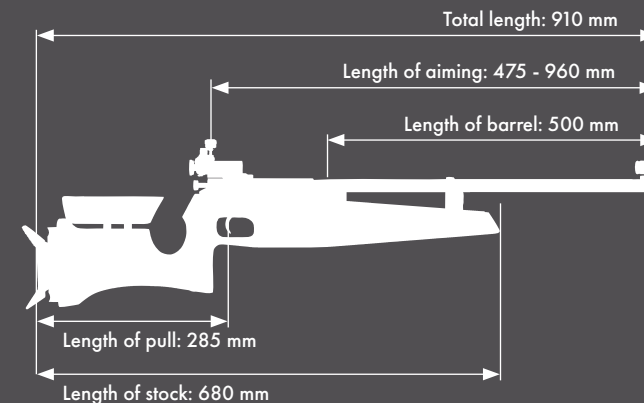

LASERPOWER IV WALNUT LIGHT PRODUCT INFORMATION

Approx.
2.380 g

500 g

Length of barreled action: ..... 680 mm
Weight of barreled action: approx. 1.140 g
Muzzle diameter: ..... 20 mm
Weight of stock: ..... approx. 1.240 g

Scope of delivery - rifle only:

LaserPower IV WALNUT LIGHT incl. 2 AAA batteries, rear sight 6805, front sight M18, rear sight riser block 8 mm, aluminum butt plate 4759 or rubber butt plate 4709A, tool set, quality control card, delivered in transport rifle case MEGA.

Item numbers:

LaserPower IV LIGHT WALNUT,
with aluminum butt plate 4759.....Item No.: 016459
LaserPower IV LIGHT WALNUT,
with rubber butt plate 4709A.....Item No.: 016418
LaserPower IV LIGHT WALNUT - without sight set,
with rubber butt plate 4709A.....Item No.: 015699

**Or let us know your desired configuration!
Configurator, see page 24 - 25.**