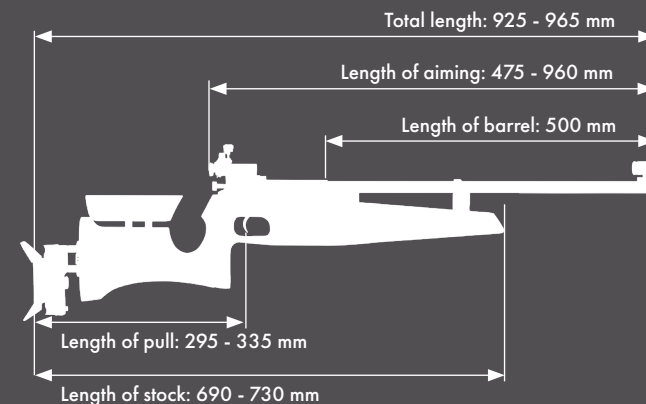

The fore-end is equipped with a grooved rail, to mount a hand stop.

**ANSCHÜTZ**

EINFACH EINS WERDEN!

- 1 Aluminum butt plate 4759, versatile adjustable
- 2 Butt plate carrier COMFORT, versatile adjustable
- 3 Cheek piece, infinitely adjustable in height
- 4 Cocking knob
- 5 Rear sight 6805
- 6 LaserPower barrel, Laser class 1
- 7 Front sight M18
- 8 Laminated wood, Suitable for right and left hand shooters
- 9 Two stage trigger, also adjustable as single stage trigger
- 10 Grooved rail to mount a hand stop
- 11 Rubber butt plate
- 12 Muzzle, 20 mm diameter

## LASERPOWER IV JUNIOR PRODUCT INFORMATION

Approx.  
2.770 g

500 g

Length of barreled action: ..... 680 mm  
Weight of barreled action: approx. 1.140 g  
Muzzle diameter: ..... 20 mm  
Weight of stock: ..... approx. 1.630 g