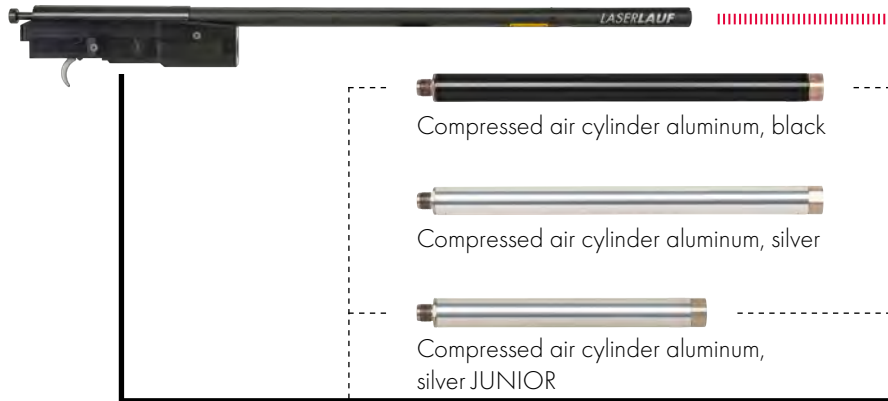

ANSCHÜTZ LASERPOWER - RIFLES

ENDLESS POSSIBILITIES - FOR EXAMPLE WITH THE ALUMINUM

This overview shows the extensive possibilities of our LaserPower program.
We do not offer some of the items shown here and are only shown for explanation and overview.

LaserPower IV barreled action - getting started and getting to know the sport of shooting Harmless laser shot, with laser class 1, regardless of location

The coding of the laser shot can be switched using a DIP switch.

ANSCHÜTZ Code

STANDARD Code