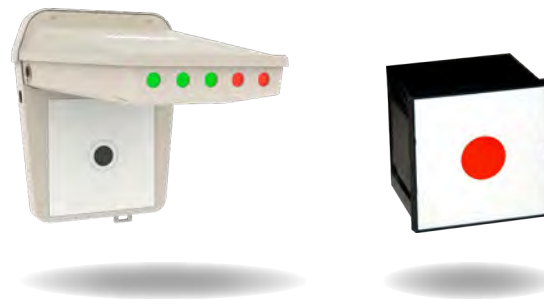

NOTICE
**ANSCHÜTZ LaserPower IV also compatible
with MEYTON PLT2 or Red Dot target boxes**

The ANSCHÜTZ LaserPower IV light beam rifle barreled action is also compatible with other targets, such as the MEYTON PLT 2 target or RedDot precision laser targets. Further information can be found on the websites of the relevant manufacturers.