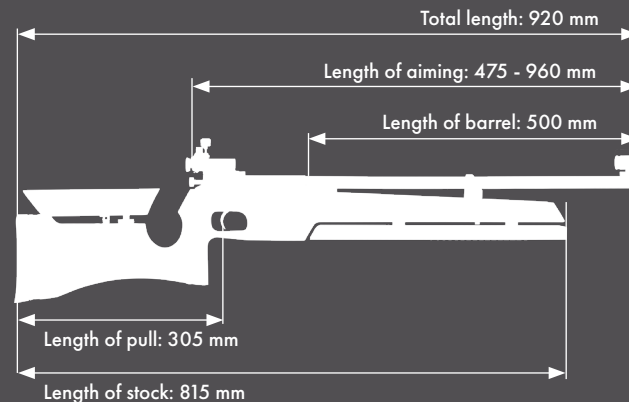

LASERPOWER IV BENCHREST START PRODUCT INFORMATION

Approx.
3.060 g

500 g

Length of barreled action: ..... 680 mm
Weight of barreled action: approx. 1.140 g
Muzzle diameter: ..... 20 mm
Weight of stock: ..... approx. 1.920 g

Scope of delivery - rifle only:

LaserPower IV BENCHREST START incl. 2 AAA batteries, rear sight 6805, front sight M22, rear sight riser block 8 mm, rubber butt plate 4709A, benchrest rail, tool set, quality control card, delivered in transport rifle case MEGA.

Item numbers:

LaserPower IV BENCHREST START.....Item No.: 016100

**Or let us know your desired configuration!
Configurator, see page 24 - 25.**