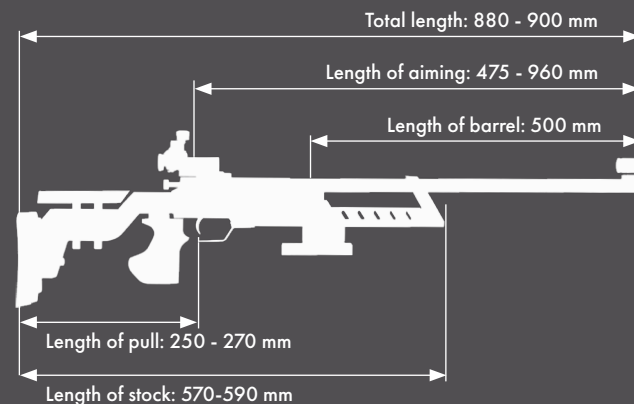

LASERPOWER IV ULTRA LIGHT PRODUCT INFORMATION

Approx. 1.950 g

500 g

Length of barreled action: ..... 680 mm
Weight of barreled action: approx. 1.140 g
Muzzle diameter: ..... 20 mm
Weight of stock: ..... approx. 810 g

Scope of delivery - rifle only:

LaserPower IV ULTRA LIGHT (neon-green or walnut) incl. 2 AA batteries, rear sight 6805, front sight M18, rear sight riser block 8 mm, rubber butt plate, spacer 8mm, fore-end riser block, grip universal size S, tool set and quality control card, delivered in transport rifle case MEGA.

Item numbers:

LaserPower IV ULTRA LIGHT,
Grip S Universal, neon-green .....Item No.: 016734
LaserPower IV ULTRA LIGHT,
Grip S Universal, walnut .....Item No.: 016607

**Or let us know your desired configuration!
Configurator, see page 24 - 25.**