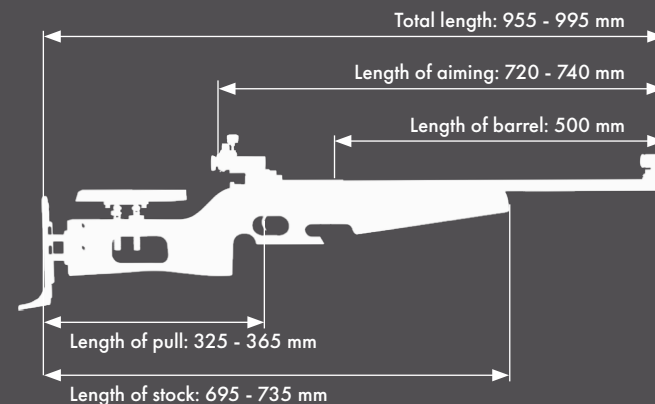

## LASERPOWER IV MASTER LEVEL PRODUCT INFORMATION

Approx.  
1.850 g

500 g

Length of barreled action: .....730 mm  
Weight of barreled action: ..approx. 680 g  
Muzzle diameter: .....20 mm  
Weight of stock: ..... approx. 1.170 g